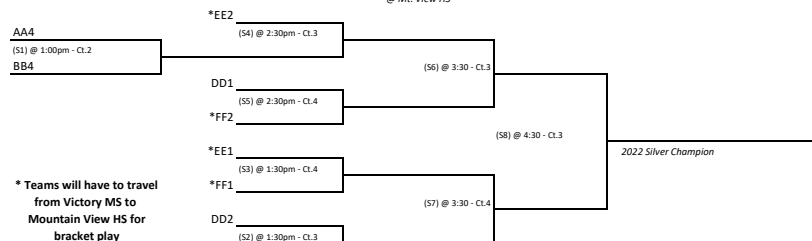

Silver BRACKET

@ Mt. View HS

* Teams will have to travel from Victory MS to Mountain View HS for bracket play