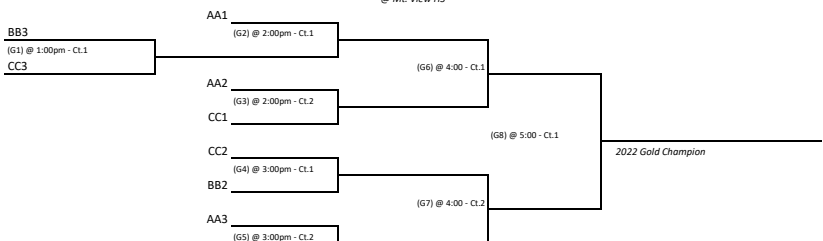

* Two time outs per set

* Seeding for crossover pool play will be based off of Set win %. Tie breaks are head to head result. 3-way tie is total +/- differential.

2v3

1v4

2v4

1v3

3v4

1v2

SATURDAY POOL PLAY - 2 sets to 25, cap at 27

POOL AA				POOL BB				POOL CC				POOL DD				POOL EE				POOL FF			
Ct. 1 - Mt. View (Main)				Ct. 2 - Mt. View (Main)				Ct. 3 - Mt. View (Upper)				Ct. 4 - Mt. View (Upper)				Ct. 5 - Victory MS				Ct. 6 - Victory MS			
1	W	L	+/-	1	W	L	+/-	1	W	L	+/-	1	W	L	+/-	1	W	L	+/-	1	W	L	+/-
1				1				1				1				1				1			
2				2				2				2				2				2			
3				3				3				3				3				3			
4				4				4				4				4				4			
Ct. 1 - Schedule				Ct. 2 - Schedule				Ct. 3 - Schedule				Ct. 4 - Schedule				Ct. 5 - Schedule				Ct. 6 - Schedule			
8:00am F1 vs. D2				8:00am E1 vs. C2				8:00am D1 vs. A2				8:00am F3 vs. D4				8:00am E3 vs. C4				8:00am D3 vs. A4			
8:50am A1 vs. E2				8:50am B1 vs. F2				8:50am C1 vs. B2				8:50am A3 vs. E4				8:50am B3 vs. F4				8:50am C3 vs. B4			
9:40am F1 vs. E2				9:40am E1 vs. F2				9:40am D1 vs. B2				9:40am F3 vs. E4				9:40am E3 vs. F4				9:40am D3 vs. B4			
10:30am A1 vs. D2				10:30am B1 vs. C2				10:30am C1 vs. A2				10:30am A3 vs. D4				10:30am B3 vs. C4				10:30am C3 vs. A4			
11:20am D2 vs. E2				11:20am C2 vs. F2				11:20am A2 vs. B2				11:20am D4 vs. E4				11:20am C4 vs. F4				11:20am A4 vs. B4			
12:10pm A1 vs. F1				12:10pm B1 vs. E1				12:10pm C1 vs. D1				12:10pm A3 vs. F3				12:10pm B3 vs. E3				12:10pm C3 vs. D3			

* Warm ups for 1st match is 4-4, then its 2-2 after that.

* Two time outs per set

* Seeding for bracket play will be based off of Set win %. Tie breaks are head to head result. 3-way tie is total +/- differential.

* Next bracket game warmups will start right after previous game finishes

GOLD BRACKET

@ Mt. View HS